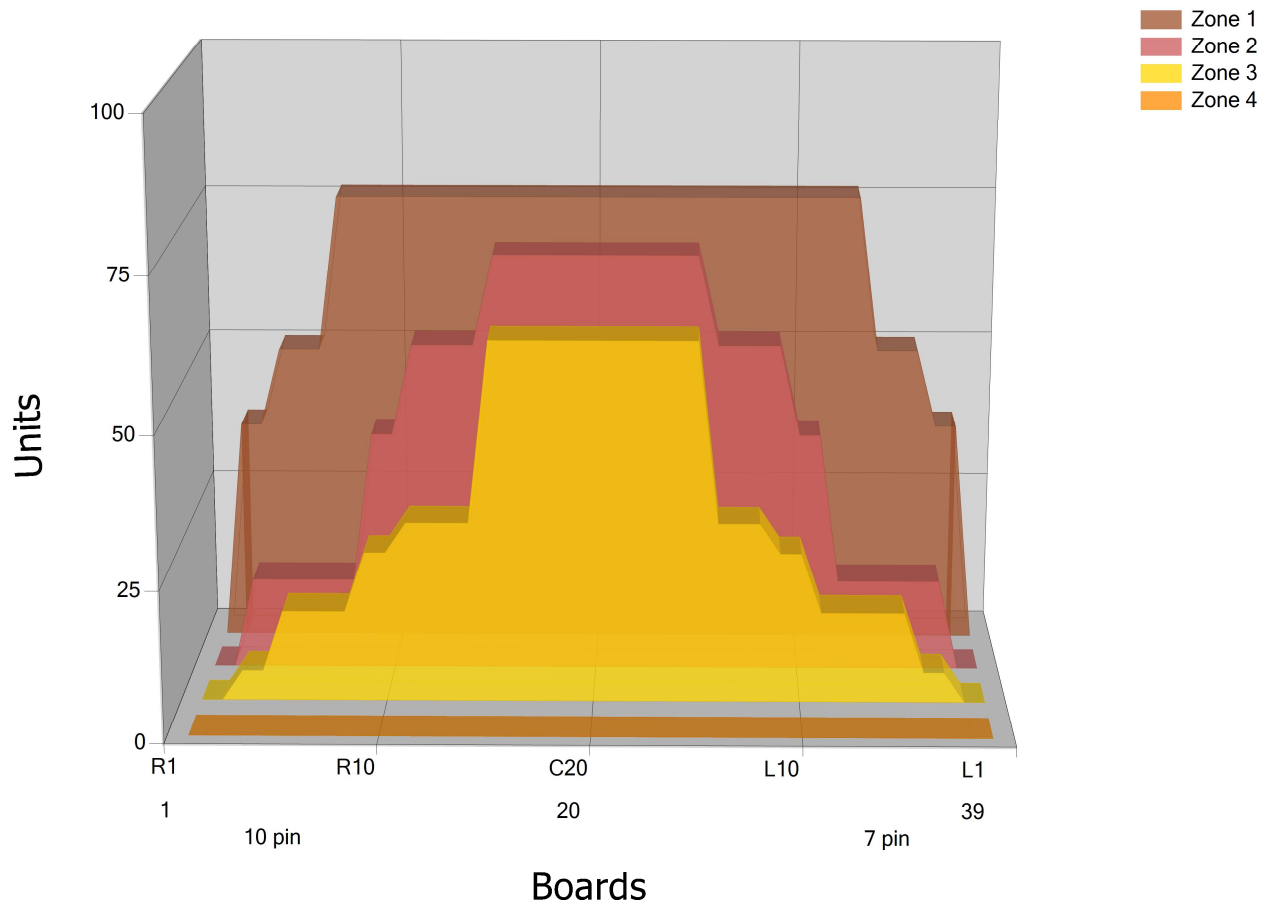

## Zone Configuration

Cleaner Stop

Volume: 27.01

Mode: Clean and Condition

Speed: Max Clean

Start Cleaner Spray: 0 Feet

Start Squeegee: 0 Feet

Start Conditioning: 6 Inches

Split Pattern: No

Zone 1	Avg	Ratio	Zone 2	Avg	Ratio	Zone 3	Avg	Ratio	Zone 4	Avg	Ratio
Left	52.60	1.44 : 1	Left	15.00	4.67 : 1	Left	11.00	5.45 : 1	Left	0.00	1.00 : 1
Right	52.60	1.44 : 1	Right	15.00	4.67 : 1	Right	11.00	5.45 : 1	Right	0.00	1.00 : 1
Center	76.00		Center	70.00		Center	60.00		Center	0.00	

Volume by Board