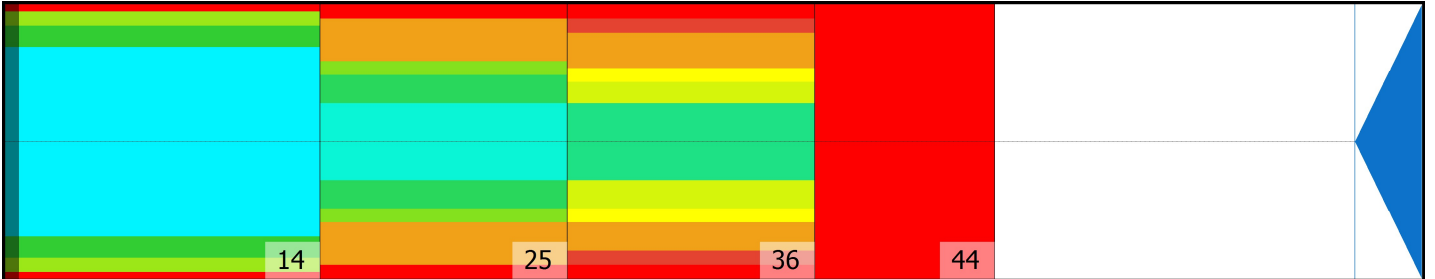

NST 2025

Conditioner:

Cleaner:

Zone Configuration