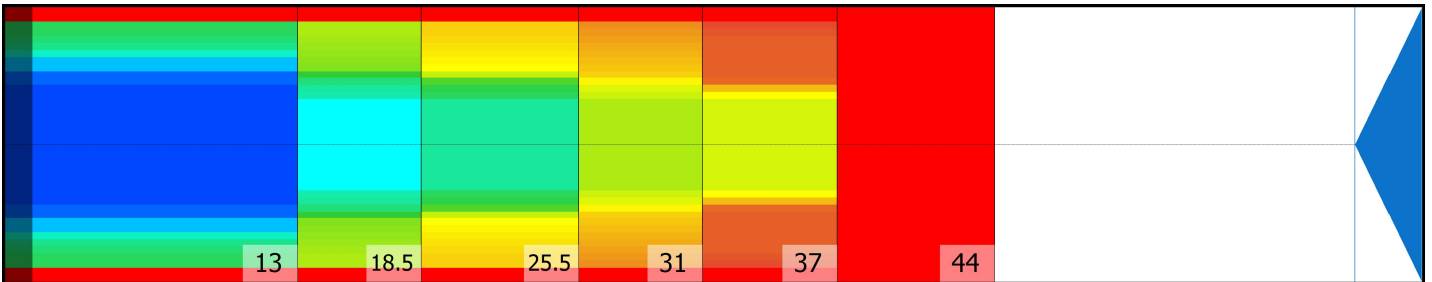

## Zone Configuration

Cleaner Stop

Volume: 28.11

Mode: Clean and Condition

Speed: Max Clean

Start Cleaner Spray: 0 Feet

Start Squeegee: 0 Feet

Start Conditioning: 12 Inches

Split Pattern: No

Zone 1	Avg	Ratio	Zone 2	Avg	Ratio	Zone 3	Avg	Ratio	Zone 4	Avg	Ratio
Left	59.40	1.57 : 1	Left	36.20	2.07 : 1	Left	21.20	2.97 : 1	Left	15.00	2.33 : 1
Right	59.40	1.57 : 1	Right	36.20	2.07 : 1	Right	21.20	2.97 : 1	Right	15.00	2.33 : 1
Center	93.00		Center	75.00		Center	63.00		Center	35.00	
Zone 5	Avg	Ratio	Zone 6	Avg	Ratio						
Left	7.40	4.05 : 1	Left	1.00	1.00 : 1						
Right	7.40	4.05 : 1	Right	1.00	1.00 : 1						
Center	30.00		Center	1.00							