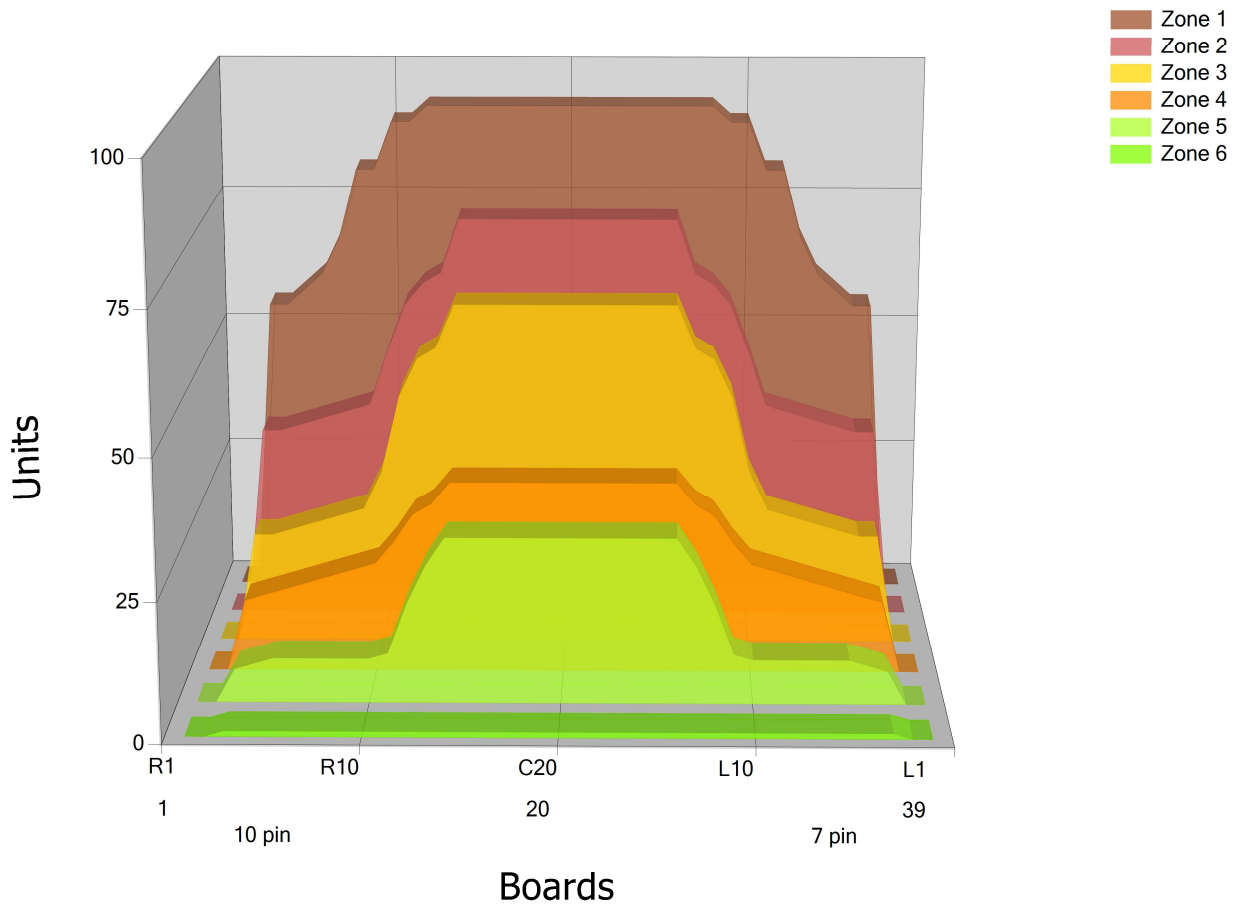

## Zone Configuration

Cleaner Stop

Volume: 28.11

Mode: Clean and Condition

Speed: Max Clean

Start Cleaner Spray: 0 Feet

Start Squeegee: 0 Feet

Start Conditioning: 12 Inches

Split Pattern: No

Zone 1	Avg	Ratio	Zone 2	Avg	Ratio	Zone 3	Avg	Ratio	Zone 4	Avg	Ratio
Left	59.40	1.57 : 1	Left	36.20	2.07 : 1	Left	21.20	2.97 : 1	Left	15.00	2.33 : 1
Right	59.40	1.57 : 1	Right	36.20	2.07 : 1	Right	21.20	2.97 : 1	Right	15.00	2.33 : 1
Center	93.00		Center	75.00		Center	63.00		Center	35.00	
Zone 5	Avg	Ratio	Zone 6	Avg	Ratio						
Left	7.40	4.05 : 1	Left	1.00	1.00 : 1						
Right	7.40	4.05 : 1	Right	1.00	1.00 : 1						
Center	30.00		Center	1.00							

Volume by Board